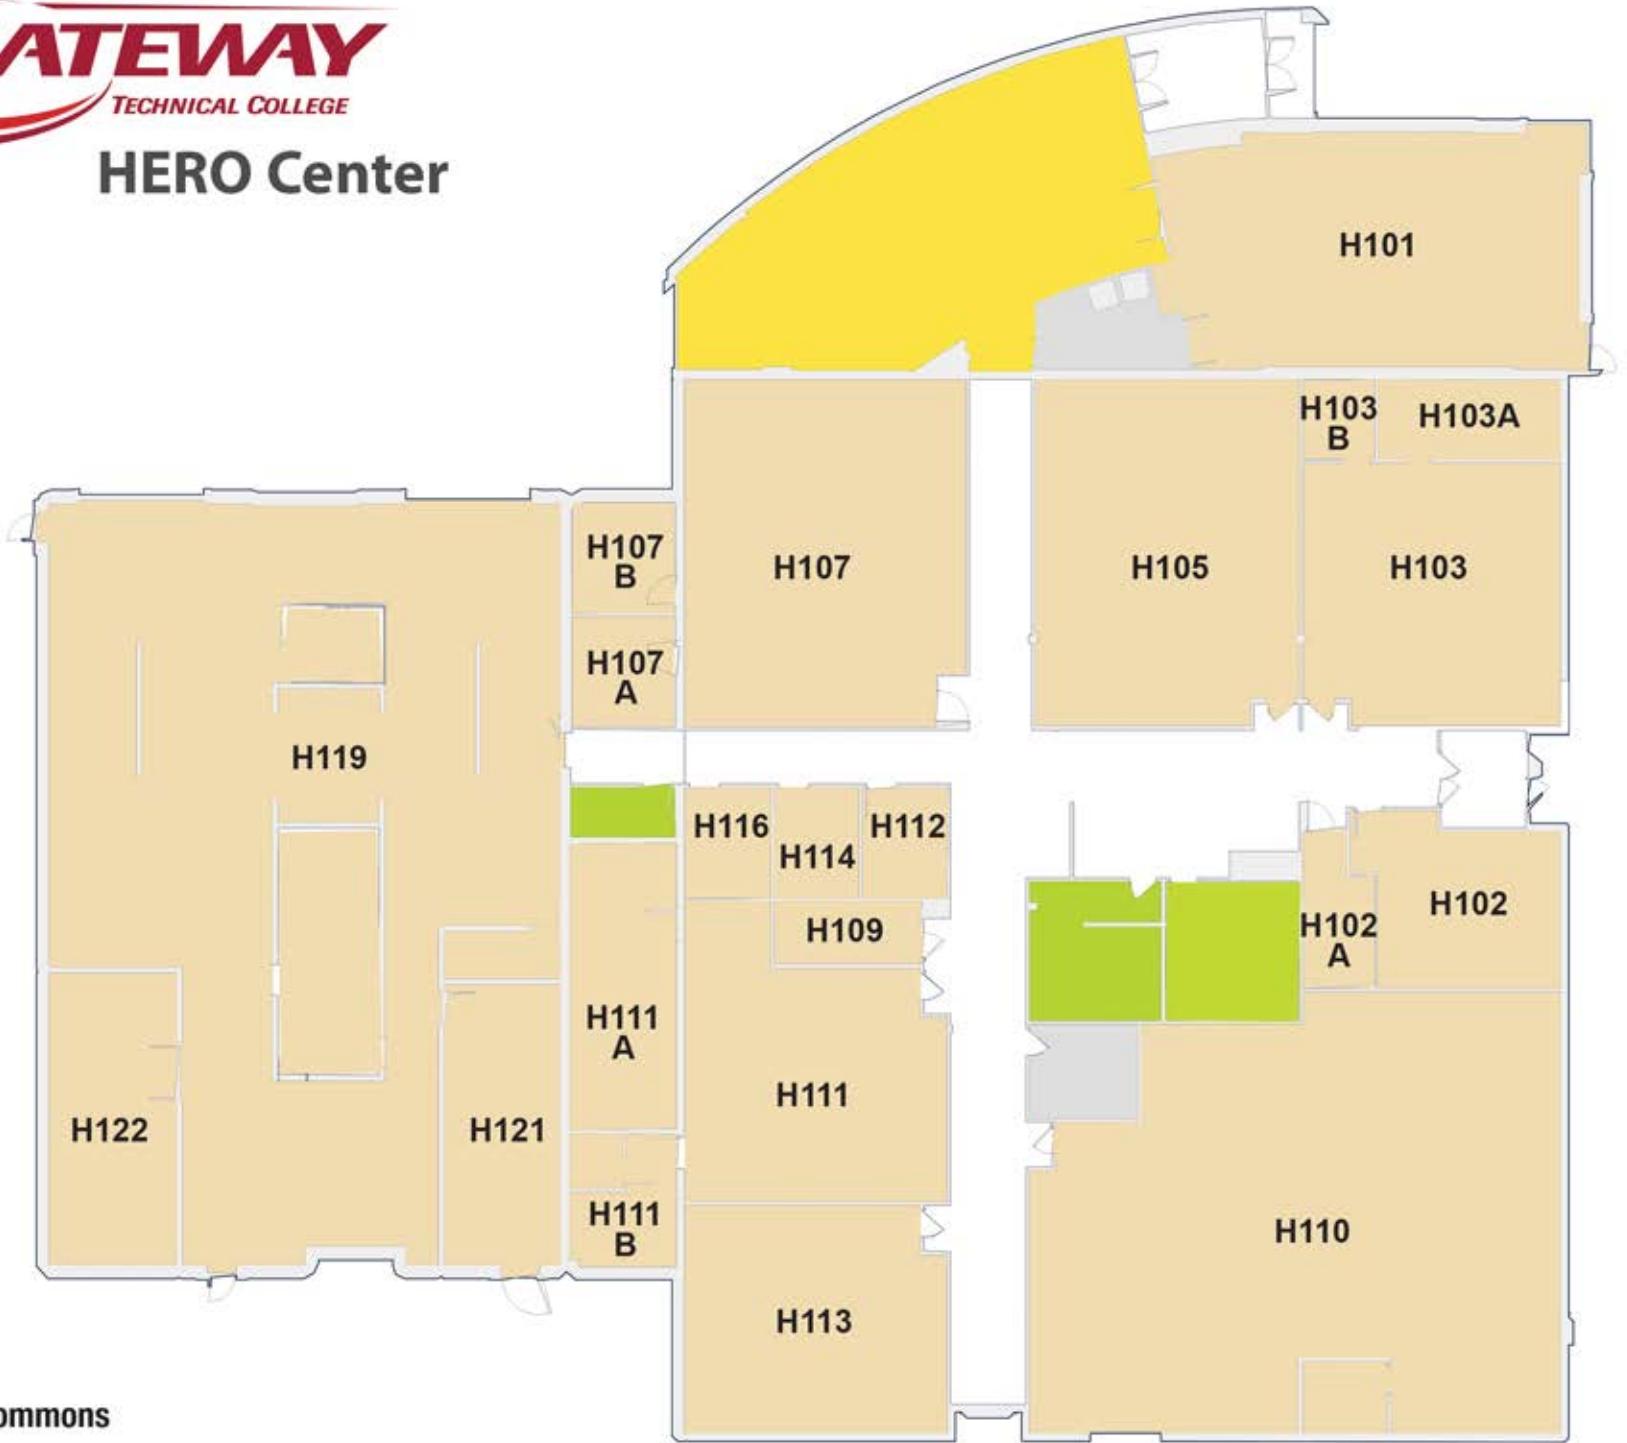

Legend

- ① Student Services Kiosk
- ② Campus Security

HERO Center

Burlington High School

Burlington Center

McCanna Pkwy.

Bushnell Rd.

Burlington & HERO Centers

Burlington Center

- Atrium
- Campus Security
- Adult Basic Education Center
- Library
- Restroom
- Student Commons
- Student Kiosk

HERO Center

-  Restroom
-  Student Commons