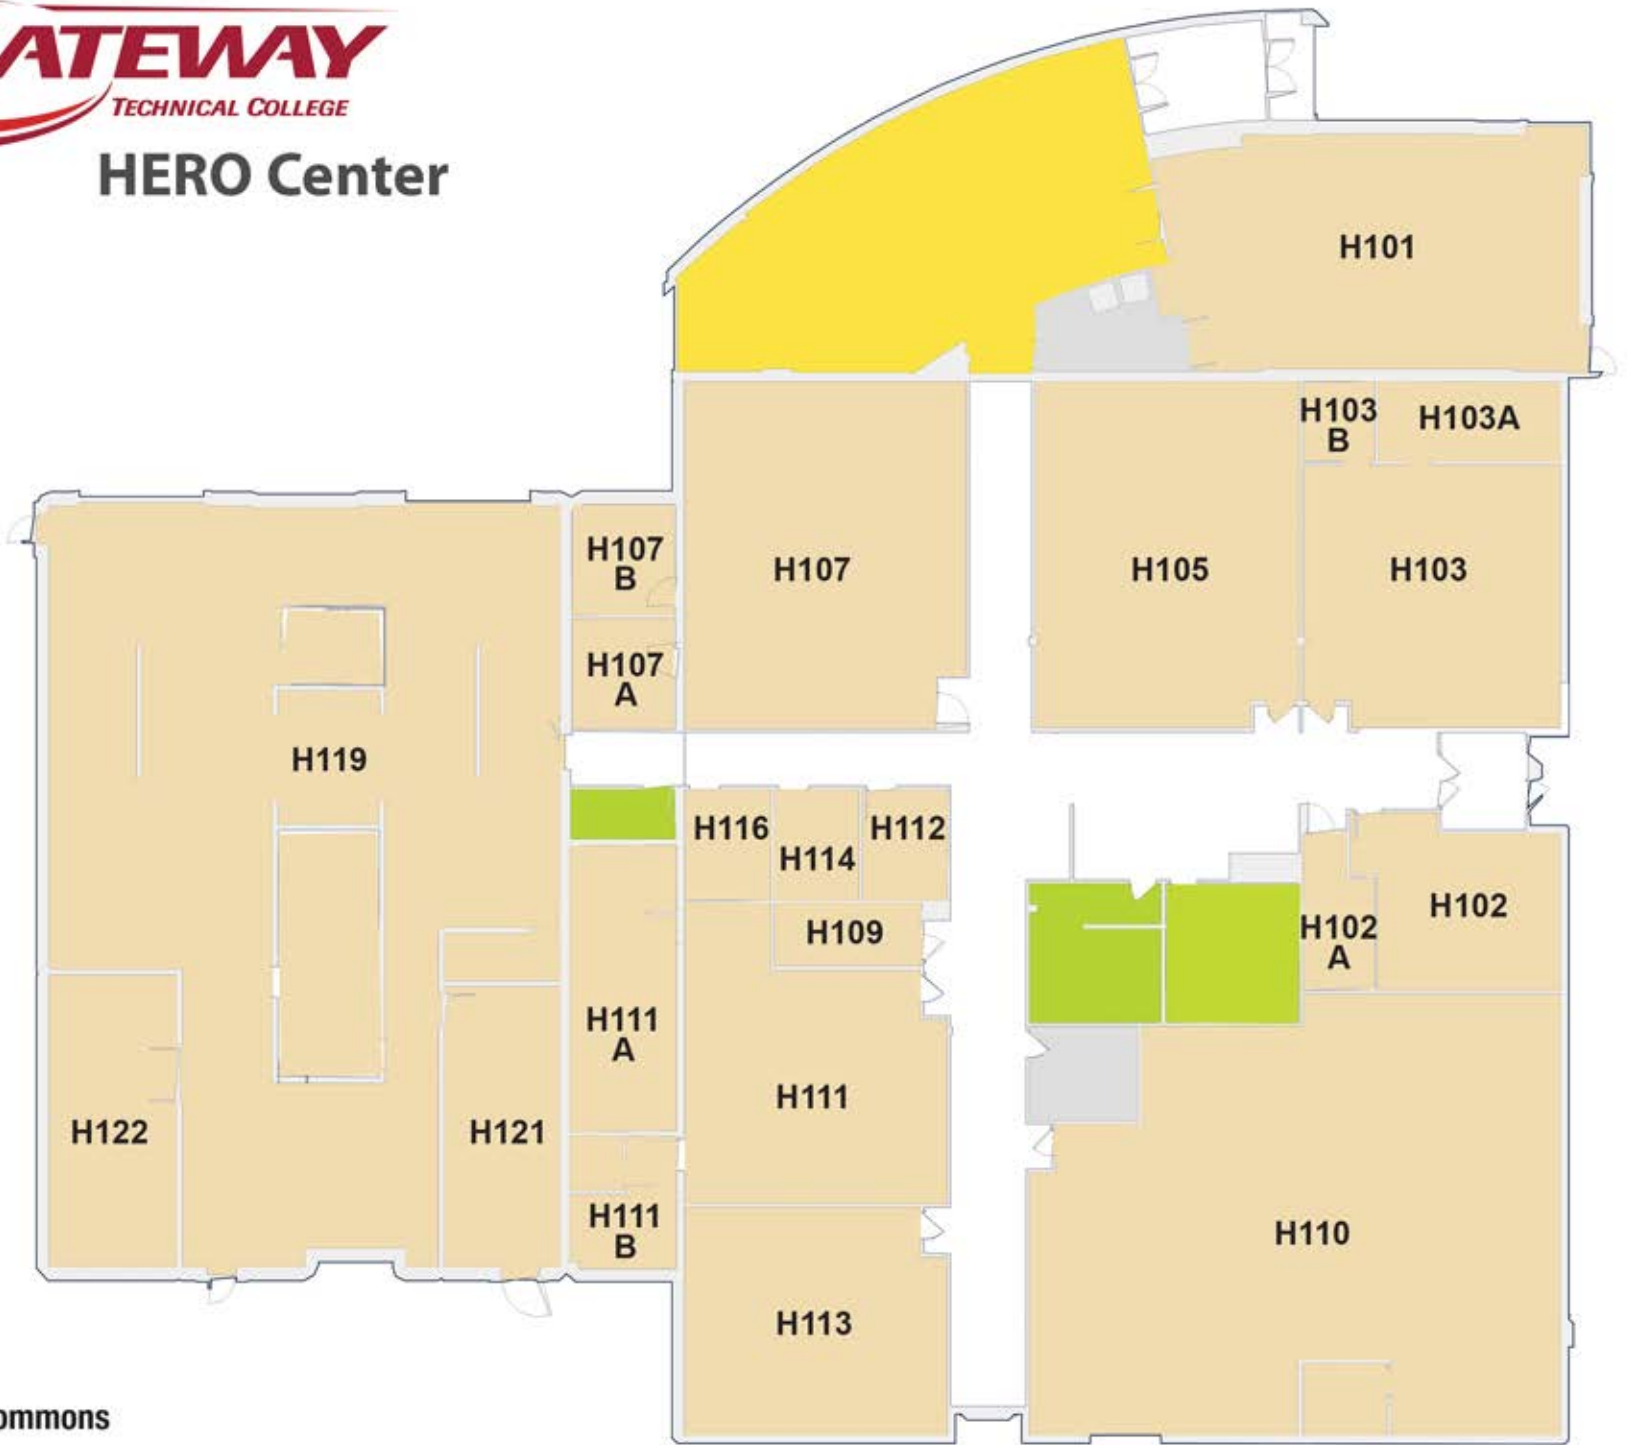

Legend

- ① Student Services Kiosk
- ② Campus Security
- ♿ Accessible Parking

McCanna Pkwy.

Bushnell Rd.

Burlington & HERO Centers

Burlington Center

- Atrium
- Campus Security
- Adult Basic Education Center
- Library
- Restroom
- Student Commons
- Student Kiosk

HERO Center

-  Restroom
-  Student Commons