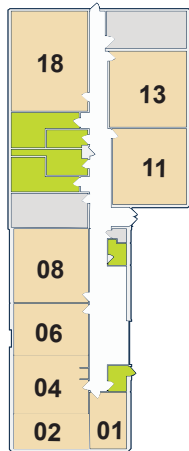

E. Centralia St.

Elkhorn Campus

Elkhorn Campus

North Building

200 Level

- Bookstore
- Campus Security
- Learning Success Center
- Library
- Personal Needs Room
- Restroom
- Student Commons
- Student Services
- Testing Services
(Enter through the Learning Success Center)
- Walworth County Job Center
- WCEDA

Veterinary Sciences Building

West Building

Elkhorn College & Career Academy

South Building

100 Level