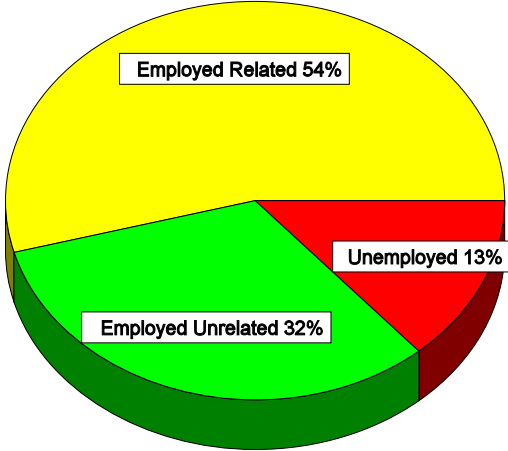

Employment Status

Number of graduates.		1,518
Number responding.		1,154
Employed in related occupations.	453	
Employed in unrelated occupations.	271	
Seeking employment.	112	
Not in labor market.	300	
Student.	268	
Family Responsibilities.	18	
Disabled.	3	
Other.	11	
Employed full-time related.		188
Average hourly salary.	\$13.58	
Range of hourly salary.	\$7.25 - \$35.00	
Average hours per week.	39.94	
Employed part-time related.		231
Average hourly salary.	\$11.76	
Range of hourly salary.	\$7.25 - \$27.00	
Average hours per week.	21.33	