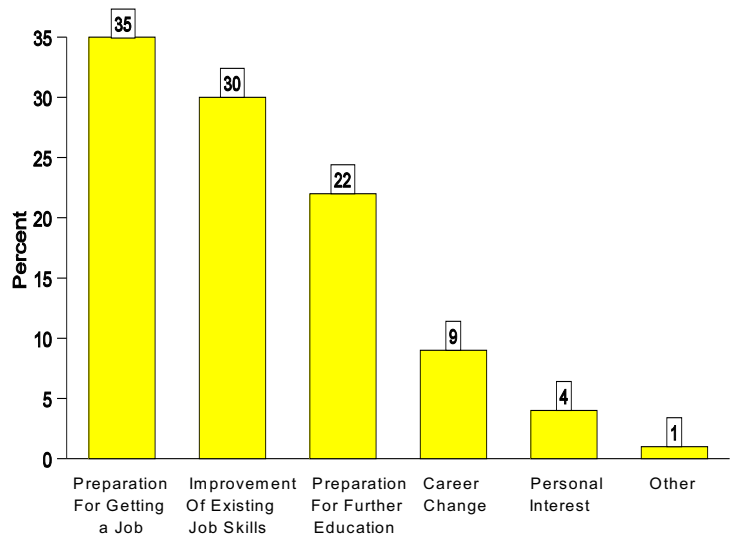

- 96% are satisfied with their Gateway training
- 85% have jobs within six months of graduation
- 55% are employed in their field of training
- The average full-time wage is \$16.84 per hour

Notes

- *For purposes of this report, full-time employment is defined as 35 hours or more per week.*
- *Wages are reported only for those programs in which 2 or more respondents provided salary information. Wages are reported before deductions.*
- *While salaries in this report generally reflect entry-level wages, 14 percent of those employed related to their field of training were already employed prior to attending Gateway and have maintained that job.*
- *Double majors are reported in only one program.*

Graduate Profile

LOCATION OF EMPLOYMENT (Employed-related graduates)

74% of graduates are employed in our district

REASON FOR ATTENDING GATEWAY

DEMOGRAPHICS

■ Ethnic Background:

American Indian.	0.4%
Asian.	2.2%
African American.	8.3%
Hispanic.	8.8%
Two or More Races.	2.3%
White.	77.4%
Unreported.	0.6%