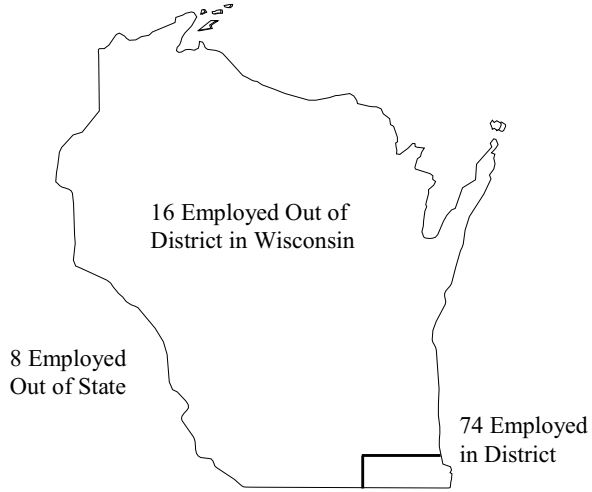

Survey Highlights

The 2011 Graduate Follow-Up survey was mailed to 2,308 associate degree and technical diploma graduates. A total of 1,808 graduates responded to the survey for a response rate of 78 percent. The following are highlights:

- 96% are satisfied with their Gateway training
- 85% have jobs within six months of graduation
- 55% are employed in their field of training
- The average full-time wage is \$16.84 per hour

Notes

- *For purposes of this report, full-time employment is defined as 35 hours or more per week.*
- *Wages are reported only for those programs in which 2 or more respondents provided salary information. Wages are reported before deductions.*
- *While salaries in this report generally reflect entry-level wages, 14 percent of those employed related to their field of training were already employed prior to attending Gateway and have maintained that job.*
- *Double majors are reported in only one program.*

Graduate Profile

LOCATION OF EMPLOYMENT (Employed-related graduates)

74% of graduates are employed in our district

REASON FOR ATTENDING GATEWAY

DEMOGRAPHICS

■ Ethnic Background:

American Indian.	0.4%
Asian.	2.2%
African American.	8.3%
Hispanic.	8.8%
Two or More Races.	2.3%
White.	77.4%
Unreported.	0.6%