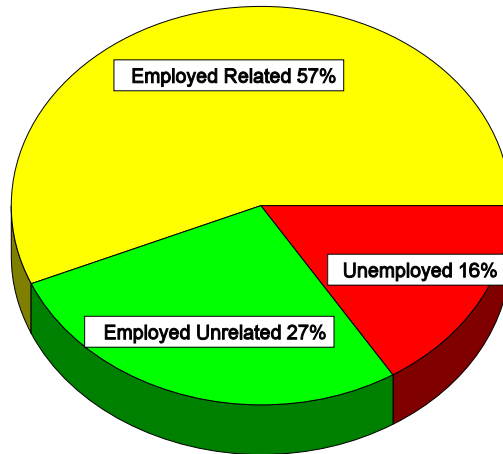

- 96% are satisfied with their Gateway training
- 85% have jobs within six months of graduation
- 55% are employed in their field of training
- The average full-time wage is \$16.84 per hour

Notes

- *For purposes of this report, full-time employment is defined as 35 hours or more per week.*
- *Wages are reported only for those programs in which 2 or more respondents provided salary information. Wages are reported before deductions.*
- *While salaries in this report generally reflect entry-level wages, 14 percent of those employed related to their field of training were already employed prior to attending Gateway and have maintained that job.*
- *Double majors are reported in only one program.*

■ Gender:

Male.	26
Female.	74

All Gateway Programs

Employment Status

Number of graduates.	2,308
Number responding.	1,808
Employed in related occupations.	789
Employed in unrelated occupations.	434
Seeking employment.	208
Not in labor market.	359
Student.	313
Family Responsibilities.	25
Disabled.	4
Other.	17
Employed full-time related.	434
Average hourly salary.	\$16.84
Range of hourly salary.	\$7.25 - \$36.00
Average hours per week.	40.21
Employed part-time related.	310
Average hourly salary.	\$13.65
Range of hourly salary.	\$7.25 - \$37.00
Average hours per week.	21.98

Associate Degree Programs

Employment Status

Number of graduates.	790
Number responding.	654
Employed in related occupations.	336
Employed in unrelated occupations.	163
Seeking employment.	96
Not in labor market.	59
Student.	45
Family Responsibilities.	7
Disabled.	1
Other.	6
Employed full-time related.	246
Average hourly salary.	\$19.34
Range of hourly salary.	\$8.45 - \$36.00
Average hours per week.	40.41
Employed part-time related.	79
Average hourly salary.	\$19.01
Range of hourly salary.	\$7.45 - \$37.00
Average hours per week.	23.89