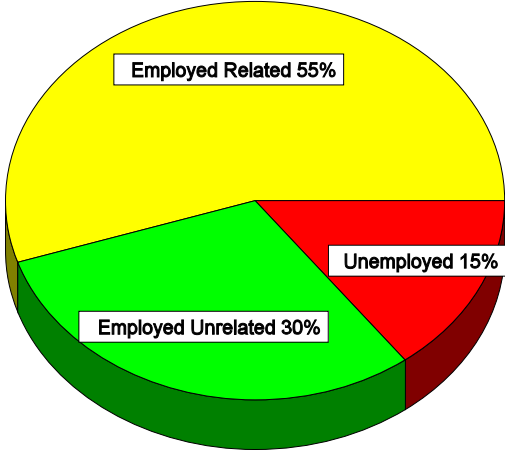

- 96% are satisfied with their Gateway training
- 85% have jobs within six months of graduation
- 55% are employed in their field of training
- The average full-time wage is \$16.84 per hour

Notes

- *For purposes of this report, full-time employment is defined as 35 hours or more per week.*
- *Wages are reported only for those programs in which 2 or more respondents provided salary information. Wages are reported before deductions.*
- *While salaries in this report generally reflect entry-level wages, 14 percent of those employed related to their field of training were already employed prior to attending Gateway and have maintained that job.*
- *Double majors are reported in only one program.*

Graduate Profile

LOCATION OF EMPLOYMENT (Employed-related graduates)

74% of graduates are employed in our district

REASON FOR ATTENDING GATEWAY

DEMOGRAPHICS

■ Ethnic Background:

American Indian.	0.4%
Asian.	2.2%
African American.	8.3%
Hispanic.	8.8%
Two or More Races.	2.3%
White.	77.4%
Unreported.	0.6%

■ Gender:

Male.	26
Female.	74

All Gateway Programs

Employment Status

Number of graduates.	2,308
Number responding.	1,808
Employed in related occupations.	789
Employed in unrelated occupations.	434
Seeking employment.	208
Not in labor market.	359
Student.	313
Family Responsibilities.	25
Disabled.	4
Other.	17
Employed full-time related.	434
Average hourly salary.	\$16.84
Range of hourly salary.	\$7.25 - \$36.00
Average hours per week.	40.21
Employed part-time related.	310
Average hourly salary.	\$13.65
Range of hourly salary.	\$7.25 - \$37.00
Average hours per week.	21.98