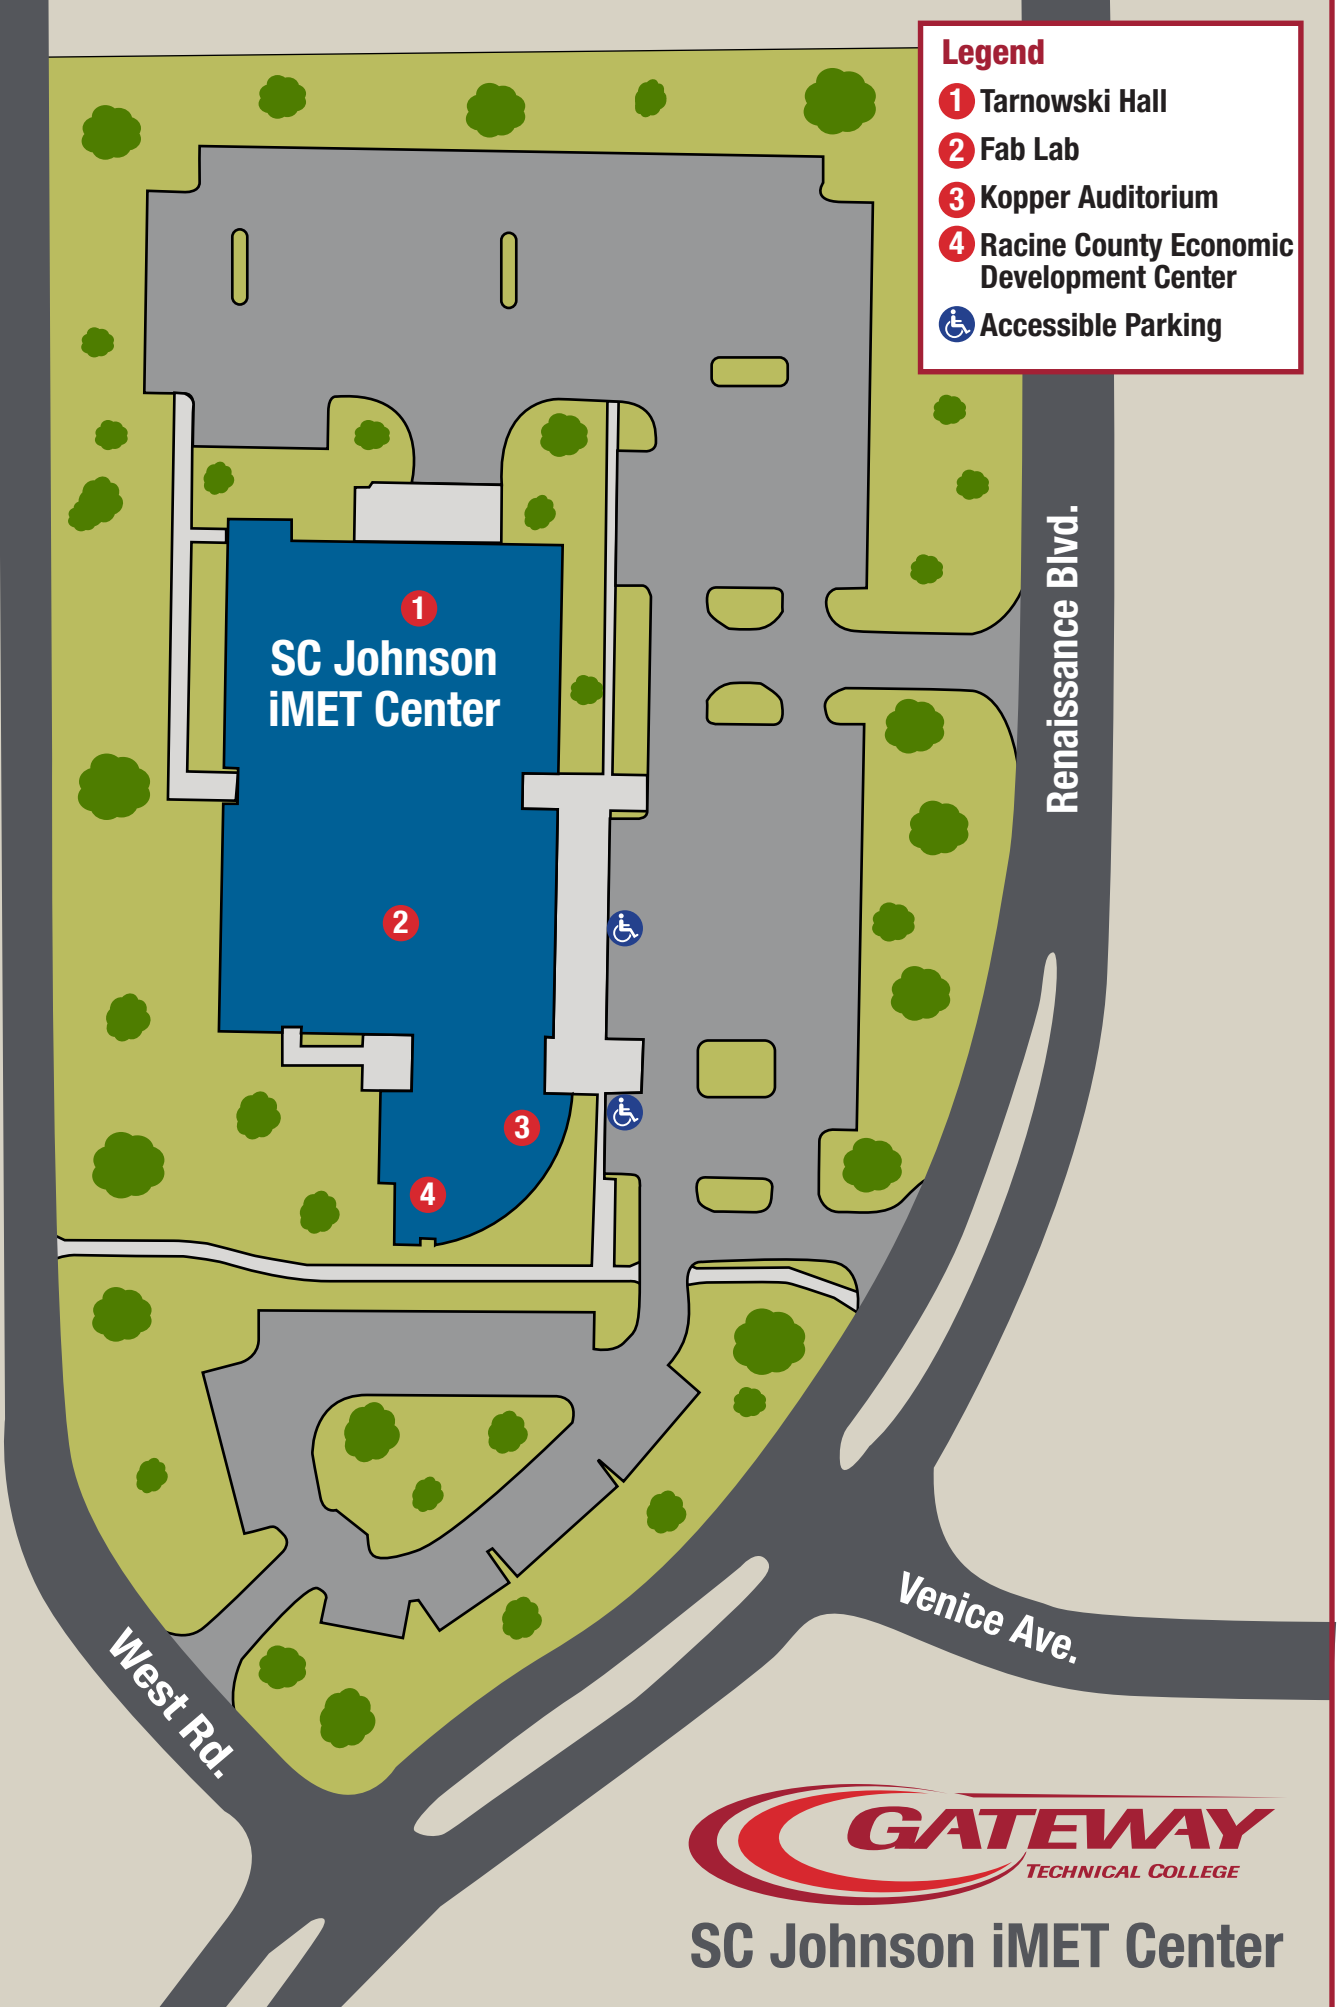

Legend

- 1 Tarnowski Hall
- 2 Fab Lab
- 3 Kopper Auditorium
- 4 Racine County Economic Development Center
-  Accessible Parking

SC Johnson iMET Center

SC Johnson iMET Center

- Personal Needs Room
- RCEDC Offices
- Restroom
- Student Commons