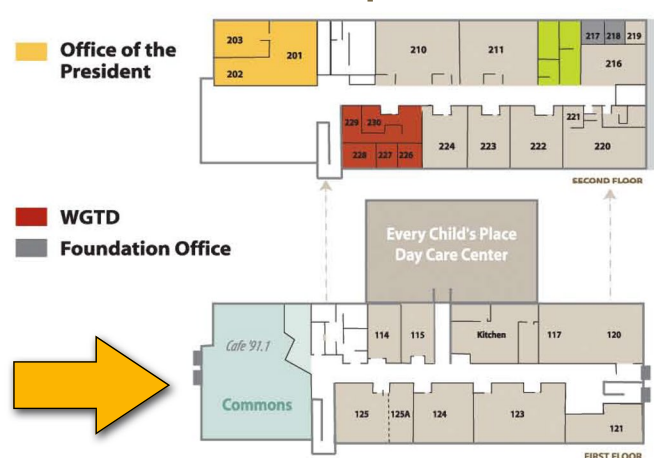

Pike Creek Horticulture Center

Center for Sustainable Living

Kenosha Conference Center

- Learning Innovation Division
- Madrigano Auditorium
- Marketing & Print Shop
- Contact Center

Technical Building

- Learning Success Center
- Multicultural Resource Center
- Testing Rooms
- Community (Private) Room
- Library
- Computer Lab (open)

Service Building

- Bookstore
- Commons
- Student Services

Science Building

Academic Building

Inspire Center

Office of the President

- WGTD
- Foundation Office