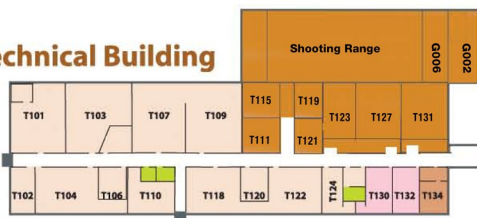

Pike Creek Horticulture Center

Center for Sustainable Living

Kenosha Conference Center

- Learning Innovation Division
- Madrigano Auditorium
- Marketing & Print Shop
- Contact Center

Technical Building

- Learning Success Center
- Multicultural Resource Center
- Testing Rooms
- Community (Private) Room
- Library
- Computer Lab (open)