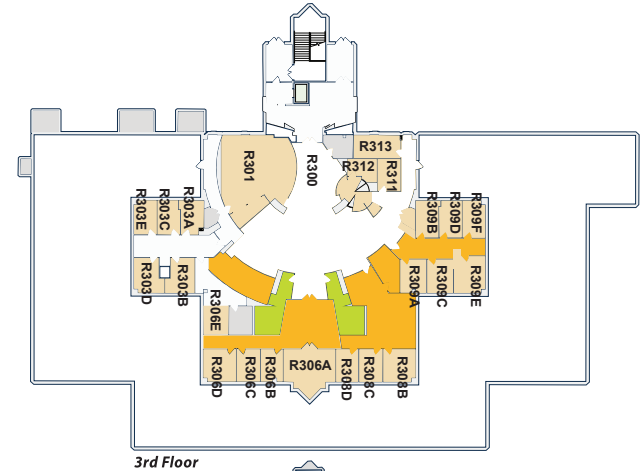

# Racine Campus

1st Floor

2nd Floor

3rd Floor

Basement

Basement

## Lake Building

1st Floor

2nd Floor

5th Floor

4th Floor

3rd Floor

2nd Floor

## Technical Building

1st Floor

3rd Floor

2nd Floor

## Racine Building

1st Floor

- Bookstore
- Campus Security
- Learning Success Center
- Library
- Personal Needs Room
- Restroom
- SC Johnson Student Life Center
- Student Services
- Testing Services
- View on 5