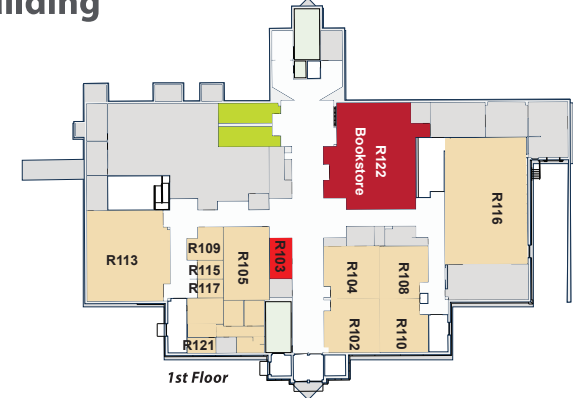

# Racine Campus

1st Floor

2nd Floor

3rd Floor

Basement

Basement

## Lake Building

1st Floor

2nd Floor

5th Floor

4th Floor

3rd Floor

2nd Floor

## Technical Building

1st Floor

3rd Floor

2nd Floor

## Racine Building

1st Floor

- Bookstore
- Campus Security
- Learning Success Center
- Library
- Personal Needs Room
- Restroom
- SC Johnson Student Life Center
- Student Services
- Testing Services
- View on 5