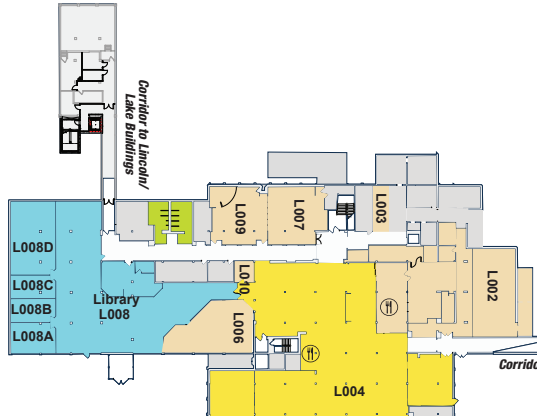

### Legend

- 1 Bookstore
- 2 Student Services
- 3 Conference Center
- 4 Campus Security
- 5 View on 5 Salon
- 6 SC Johnson Student Life Center
- 7 Breakwater Dining Room
-  Accessible Parking

Racine Campus

# Racine Campus

1st Floor

2nd Floor

3rd Floor

Basement

Basement

## Lake Building

1st Floor

2nd Floor

5th Floor

4th Floor

3rd Floor

2nd Floor