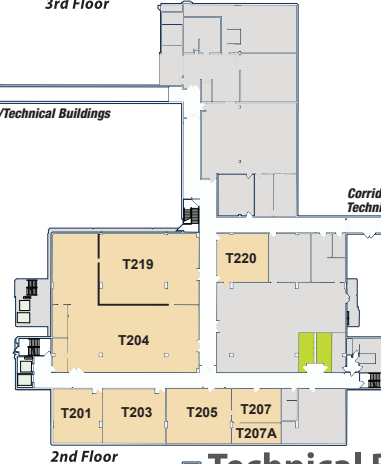

# Racine Campus

1st Floor

2nd Floor

3rd Floor

Basement

Basement

## Lake Building

1st Floor

2nd Floor

5th Floor

4th Floor

3rd Floor

2nd Floor

## Technical Building

1st Floor

3rd Floor

2nd Floor

## Racine Building

1st Floor

- Bookstore
- Campus Security
- Learning Success Center
- Library
- Personal Needs Room
- Restroom
- SC Johnson Student Life Center
- Student Services
- Testing Services
- View on 5