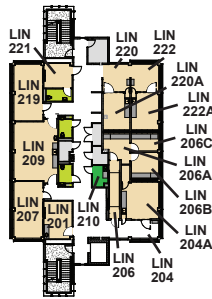

### Legend

- 1 Bookstore
- 2 Student Services
- 3 Conference Center
- 4 Campus Security
- 5 View on 5 Salon
- 6 SC Johnson Student Life Center
- 7 Breakwater Dining Room
-  Accessible Parking

Racine Campus

# Racine Campus

1st Floor

2nd Floor

3rd Floor

Basement

Basement

## Lake Building

1st Floor

2nd Floor

5th Floor

4th Floor

3rd Floor

2nd Floor