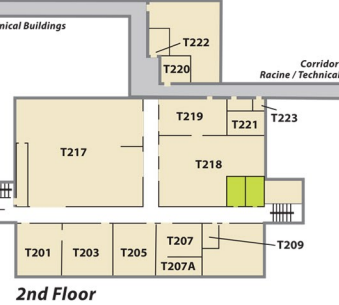

Racine Campus

Lincoln Building

- SC Johnson Student Life Center
- Restrooms

- Multicultural Resource Center
- Common Grounds Coffee House
- Student Activity Center
- Library
- Entrances
- Learning Success Center
- L100 Rooms:**
 - Academic Support Services (Tutoring)
 - Adult Learning Services (Adult Basic Education (ABE); English Language Learning (ELL), and General Equivalency Diploma (GED))
 - Disability Support Services
- L119 Rooms:**
 - Nontraditional Occupations/Step-Up Coordinator
 - International Education
 - Multicultural Specialist
 - TRIO
- Testing Services
- Open Computer Lab
- Family Room

Lake Building

Technical Building

- Barber/Cosmetology
- IT Center of Excellence

Racine Building

- Michigan Room
- Staff Development Center
- Business Resource Center/LaunchBox
- Great Lakes Room
- Security