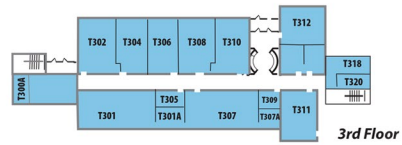

Racine Campus

Lincoln Building

- SC Johnson Student Life Center
- Restrooms

- Multicultural Resource Center
- Common Grounds Coffee House
- Student Activity Center
- Library
- Entrances
- Learning Success Center
- L100 Rooms:**
 - Academic Support Services (Tutoring)
 - Adult Learning Services (Adult Basic Education (ABE); English Language Learning (ELL), and General Equivalency Diploma (GED))
 - Disability Support Services
- L119 Rooms:**
 - Nontraditional Occupations/Step-Up Coordinator
 - International Education
 - Multicultural Specialist
 - TRIO
- Testing Services
- Open Computer Lab
- Family Room

Lake Building

Technical Building

- Barber/Cosmetology
- IT Center of Excellence

Racine Building

- Michigan Room
- Staff Development Center
- Business Resource Center/LaunchBox
- Great Lakes Room
- Security