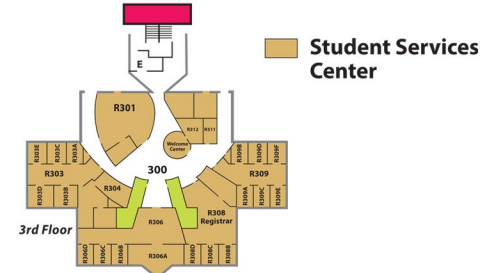

Racine Campus

Lincoln Building

- SC Johnson Student Life Center
- Restrooms

- Multicultural Resource Center
- Common Grounds Coffee House
- Student Activity Center
- Library
- Entrances
- Learning Success Center
- L100 Rooms:**
 - Academic Support Services (Tutoring)
 - Adult Learning Services (Adult Basic Education (ABE); English Language Learning (ELL), and General Equivalency Diploma (GED))
 - Disability Support Services
- L119 Rooms:**
 - Nontraditional Occupations/Step-Up Coordinator
 - International Education
 - Multicultural Specialist
 - TRIO
- Testing Services
- Open Computer Lab
- Family Room

Lake Building

Technical Building

- Barber/Cosmetology
- IT Center of Excellence

Racine Building

- Michigan Room
- Staff Development Center
- Business Resource Center/LaunchBox
- Great Lakes Room
- Security