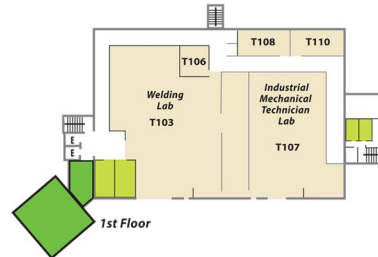

Racine Campus

Lincoln Building

- SC Johnson Student Life Center
- Restrooms

- Multicultural Resource Center
- Common Grounds Coffee House
- Student Activity Center
- Library
- Entrances
- Learning Success Center
- L100 Rooms:**
 - Academic Support Services (Tutoring)
 - Adult Learning Services (Adult Basic Education (ABE); English Language Learning (ELL), and General Equivalency Diploma (GED))
 - Disability Support Services
- L119 Rooms:**
 - Nontraditional Occupations/Step-Up Coordinator
 - International Education
 - Multicultural Specialist
 - TRIO
- Testing Services
- Open Computer Lab
- Family Room

Lake Building

Technical Building

- Barber/Cosmetology
- IT Center of Excellence

Racine Building

- Michigan Room
- Staff Development Center
- Business Resource Center/LaunchBox
- Great Lakes Room
- Security