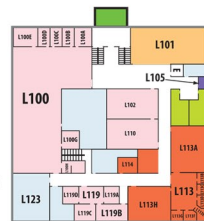

Racine Campus

Lincoln Building

- SC Johnson Student Life Center
- Restrooms

- Multicultural Resource Center
- Common Grounds Coffee House
- Student Activity Center
- Library
- Entrances
- Learning Success Center
- L100 Rooms:**
 - Academic Support Services (Tutoring)
 - Adult Learning Services (Adult Basic Education (ABE); English Language Learning (ELL), and General Equivalency Diploma (GED))
 - Disability Support Services
- L119 Rooms:**
 - Nontraditional Occupations/Step-Up Coordinator
 - International Education
 - Multicultural Specialist
 - TRIO
- Testing Services
- Open Computer Lab
- Family Room

Lake Building

Technical Building

- Barber/Cosmetology
- IT Center of Excellence

Racine Building

- Michigan Room
- Staff Development Center
- Business Resource Center/LaunchBox
- Great Lakes Room
- Security