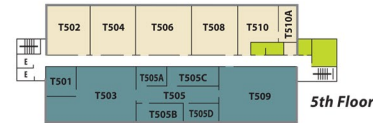

Racine Campus

Lincoln Building

- SC Johnson Student Life Center
- Restrooms

- Multicultural Resource Center
- Common Grounds Coffee House
- Student Activity Center
- Library
- Entrances
- Learning Success Center
- L100 Rooms:**
 - Academic Support Services (Tutoring)
 - Adult Learning Services (Adult Basic Education (ABE); English Language Learning (ELL), and General Equivalency Diploma (GED))
 - Disability Support Services
- L119 Rooms:**
 - Nontraditional Occupations/Step-Up Coordinator
 - International Education
 - Multicultural Specialist
 - TRIO
- Testing Services
- Open Computer Lab
- Family Room

Lake Building

Technical Building

- Barber/Cosmetology
- IT Center of Excellence

Racine Building

- Michigan Room
- Staff Development Center
- Business Resource Center/LaunchBox
- Great Lakes Room
- Security